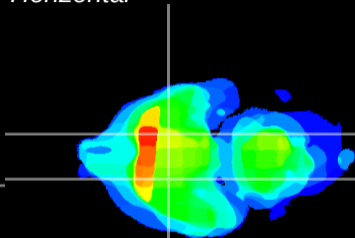

Coronal

Sagittal-R

Sagittal-L

ViBrisM: CX34620
Horizontal

S0