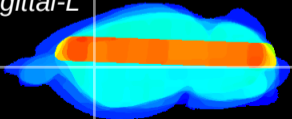

*Coronal*

*Sagittal-R*

*Sagittal-L*

ViBrism: CX34626  
*Horizontal*

CPU lateral