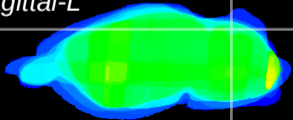

Coronal

Sagittal-R

Sagittal-L

ViBrism: CX34650
Horizontal

Cb lobe