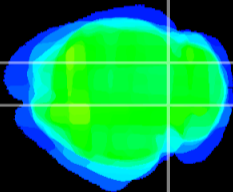

Coronal

Sagittal-R

Sagittal-L

ViBrism: CX34650
Horizontal

IC