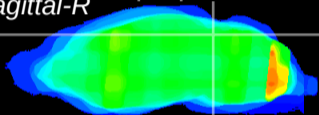

Coronal

Sagittal-R

Sagittal-L

ViBrism: CX34650
Horizontal

IC