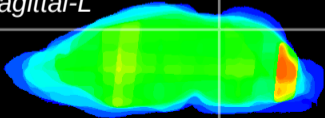

Coronal

Sagittal-R

Sagittal-L

ViBrism: CX34650
Horizontal

IC