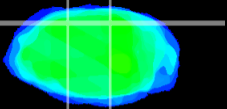

Coronal

Sagittal-R

Sagittal-L

ViBrism: CX34650
Horizontal

IC