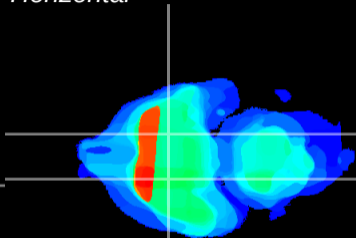

Coronal

Sagittal-R

Sagittal-L

ViBrism: CX34689
Horizontal

S0