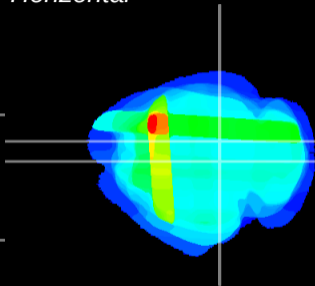

Coronal

Sagittal-R

Sagittal-L

ViBrism: CX34728
Horizontal

SC