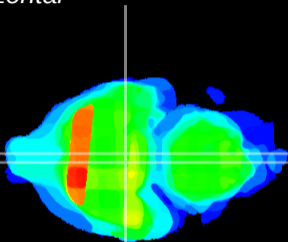

Coronal

Sagittal-R

Sagittal-L

ViBrism: CX34747
Horizontal

VMH