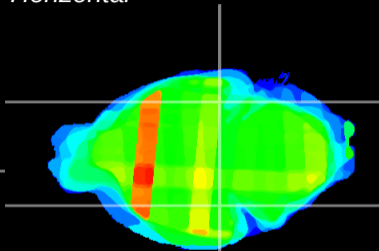

Coronal

Sagittal-R

Sagittal-L

ViBrism: CX34747  
Horizontal

ventral S