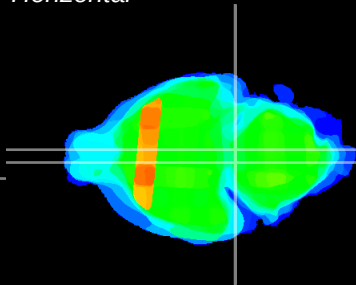

Coronal

Sagittal-R

Sagittal-L

ViBrism: CX34756
Horizontal

Pn