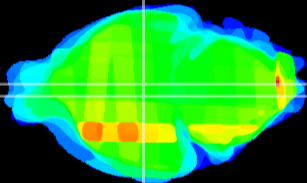

Coronal

Sagittal-R

Sagittal-L

ViBrism: CX34866
Horizontal

DM