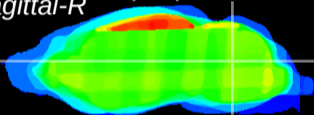

Coronal

Sagittal-R

Sagittal-L

ViBrism: CX34960
Horizontal

Cb nucleus