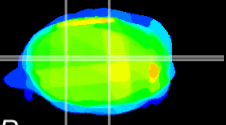

Coronal

Sagittal-R

Sagittal-L

ViBrism: CX34960
Horizontal

Cb nucleus