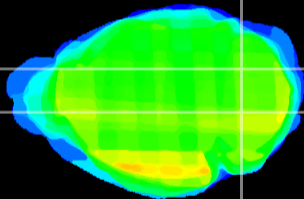

Coronal

Sagittal-R

Sagittal-L

ViBrism: CX34960
Horizontal

Cb nucleus