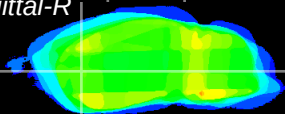

Coronal

Sagittal-R

Sagittal-L

ViBrism: CX34973
Horizontal

CPU lateral