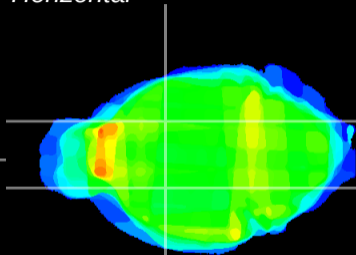

Coronal

Sagittal-R

Sagittal-L

ViBrism: CX34973
Horizontal

GP