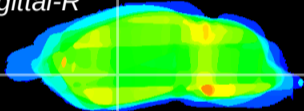

Coronal

Sagittal-R

Sagittal-L

ViBrism: CX34973
Horizontal

GP