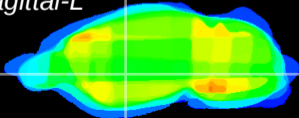

Coronal

Sagittal-R

Sagittal-L

ViBrism: CX34973
Horizontal

GP