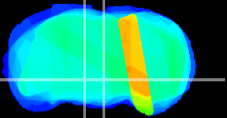

Coronal

ViBrism: CX35000
Horizontal

Sagittal-R

Sagittal-L

VTA