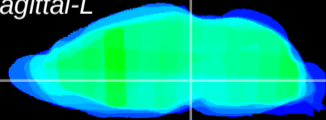

Coronal

ViBrism: CX35000
Horizontal

Sagittal-R

Sagittal-L

VTA