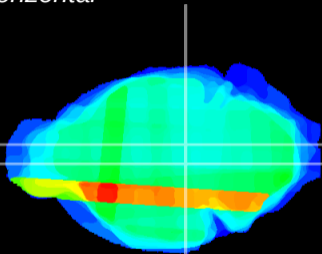

Coronal

ViBrism: CX35000
Horizontal

Sagittal-R

Sagittal-L

VTA