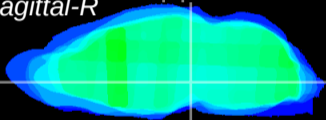

Coronal

ViBrism: CX35000
Horizontal

Sagittal-R

Sagittal-L

VTA