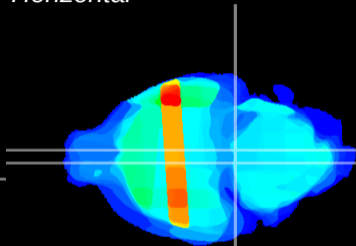

Coronal

Sagittal-R

Sagittal-L

ViBrism: CX35006
Horizontal

Pn