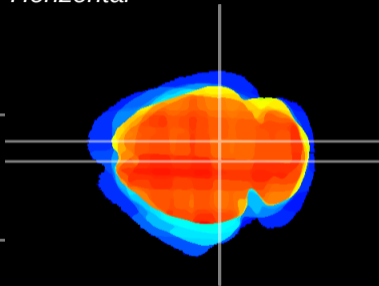

Coronal

Sagittal-R

Sagittal-L

ViBrism: CX35022
Horizontal

SC