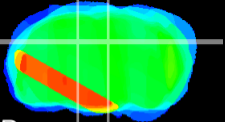

Coronal

Sagittal-R

Sagittal-L

ViBrism: CX35035
Horizontal

DG