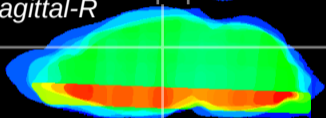

Coronal

Sagittal-R

Sagittal-L

ViBrism: CX35035
Horizontal

DG