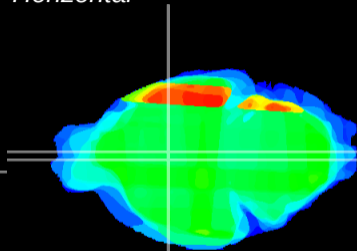

Coronal

Sagittal-R

Sagittal-L

ViBriSm: CX35040
Horizontal

Pa