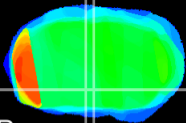

Coronal

Sagittal-R

Sagittal-L

ViBriSm: CX35040
Horizontal

Pa