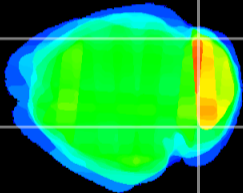

Coronal

Sagittal-R

Sagittal-L

ViBrism: CX35100
Horizontal

Cb lobe