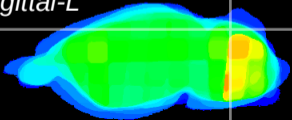

Coronal

Sagittal-R

Sagittal-L

ViBrism: CX35100
Horizontal

Cb lobe