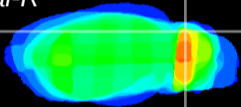

Coronal

Sagittal-R

Sagittal-L

ViBrism: CX35100
Horizontal

Cb lobe