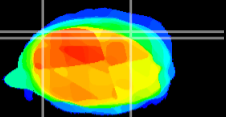

Coronal

Sagittal-R

Sagittal-L

ViBrism: CX35100
Horizontal

Cb lobe