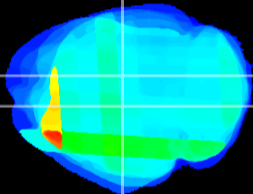

Coronal

Sagittal-R

Sagittal-L

ViBrism: CX35103
Horizontal

DG