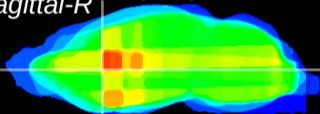

*Coronal*

*Sagittal-R*

*Sagittal-L*

ViBrism: CX35105  
*Horizontal*

CPU medial