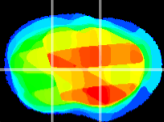

*Coronal*

*Sagittal-R*

*Sagittal-L*

ViBrism: CX35105  
*Horizontal*

CPU medial