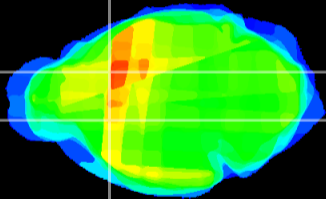

*Coronal*

*Sagittal-R*

*Sagittal-L*

ViBrism: CX35105  
*Horizontal*

CPU medial