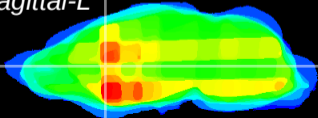

*Coronal*

*Sagittal-R*

*Sagittal-L*

ViBrism: CX35105  
*Horizontal*

CPU medial