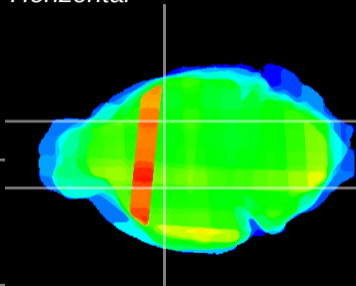

Coronal

Sagittal-R

Sagittal-L

ViBrism: CX35117
Horizontal

GP