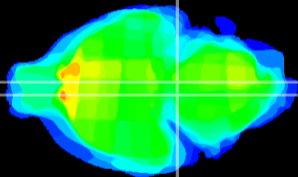

Coronal

Sagittal-R

Sagittal-L

ViBrism: CX35118
Horizontal

Pn