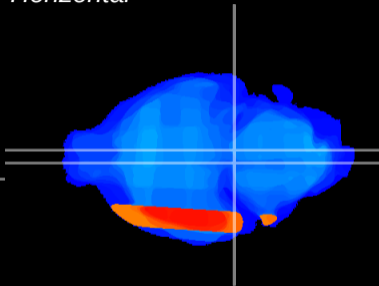

Coronal

Sagittal-R

Sagittal-L

ViBrism: CX35147
Horizontal

Pn