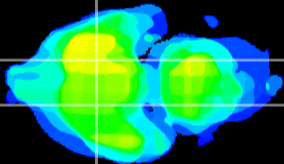

Coronal

Sagittal-R

Sagittal-L

ViBrism: CX35161
Horizontal

S0