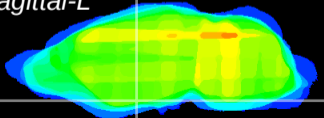

Coronal

Sagittal-R

Sagittal-L

ViBrism: CX35161
Horizontal

S0