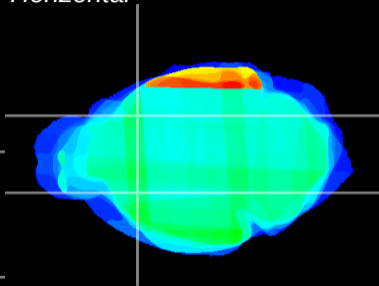

Coronal

Sagittal-R

Sagittal-L

ViBrism: CX35174
Horizontal

CPU lateral