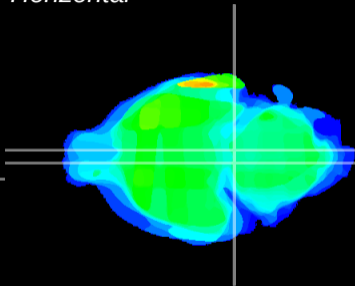

Coronal

Sagittal-R

Sagittal-L

ViBrism: CX35187
Horizontal

Pn