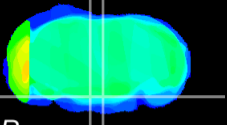

Coronal

Sagittal-R

Sagittal-L

ViBrism: CX35187
Horizontal

Pn