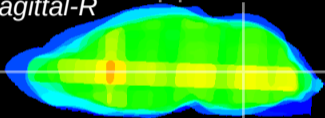

Coronal

Sagittal-R

Sagittal-L

ViBrism: CX35193
Horizontal

MVe