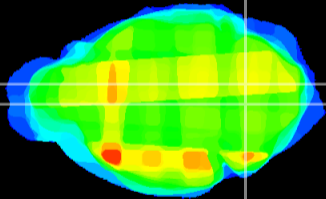

Coronal

Sagittal-R

Sagittal-L

ViBrism: CX35193
Horizontal

MVe