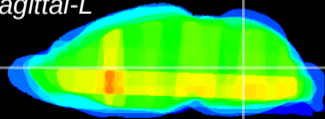

Coronal

Sagittal-R

Sagittal-L

ViBrism: CX35193
Horizontal

MVe