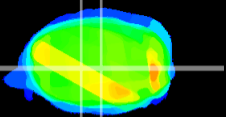

Coronal

Sagittal-R

Sagittal-L

ViBrism: CX35193
Horizontal

MVe