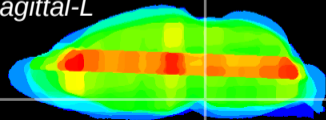

Coronal

Sagittal-R

Sagittal-L

ViBrism: CX35199
Horizontal

Pn