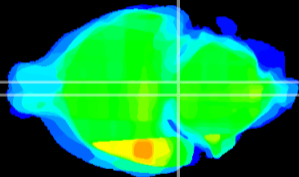

Coronal

Sagittal-R

Sagittal-L

ViBrism: CX35199
Horizontal

Pn