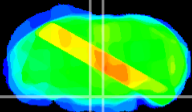

Coronal

Sagittal-R

Sagittal-L

ViBrism: CX35199
Horizontal

Pn