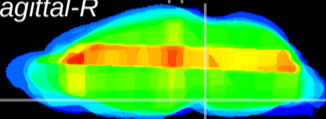

Coronal

Sagittal-R

Sagittal-L

ViBrism: CX35199
Horizontal

Pn