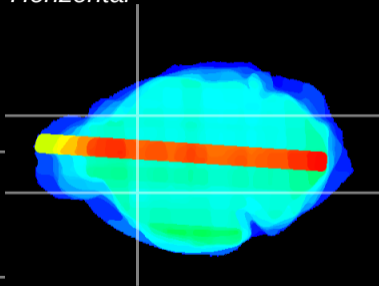

Coronal

Sagittal-R

Sagittal-L

ViBrisM: CX35234
Horizontal

CPU lateral