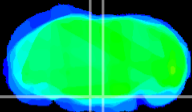

Coronal

Sagittal-R

Sagittal-L

ViBrism: CX35241
Horizontal

Pn