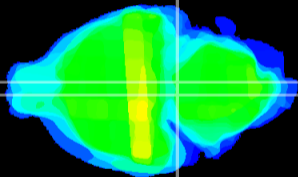

Coronal

Sagittal-R

Sagittal-L

ViBrism: CX35241
Horizontal

Pn