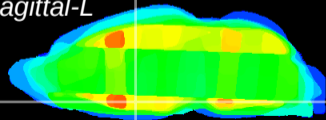

Coronal

Sagittal-R

Sagittal-L

ViBriSm: CX35293
Horizontal

SPa ventral