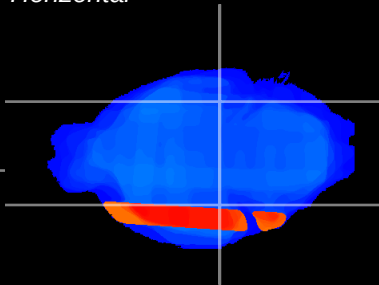

Coronal

Sagittal-R

Sagittal-L

ViBrism: CX35300
Horizontal

ventral S