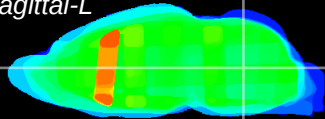

Coronal

Sagittal-R

Sagittal-L

ViBrism: CX35337
Horizontal

MVe