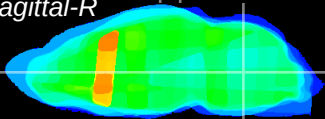

Coronal

Sagittal-R

Sagittal-L

ViBrism: CX35337
Horizontal

MVe