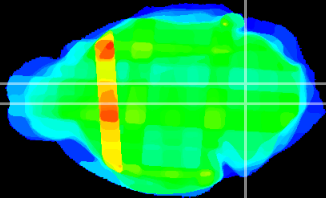

Coronal

Sagittal-R

Sagittal-L

ViBrism: CX35337
Horizontal

MVe