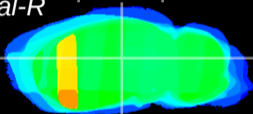

Coronal

Sagittal-R

Sagittal-L

ViBriSM: CX35343
Horizontal

LG