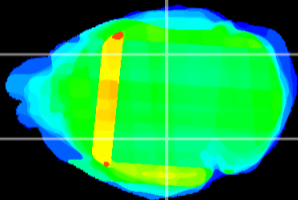

Coronal

Sagittal-R

Sagittal-L

ViBriSM: CX35343
Horizontal

LG