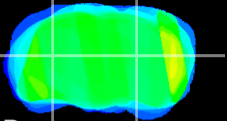

Coronal

Sagittal-R

Sagittal-L

ViBriSM: CX35343
Horizontal

LG