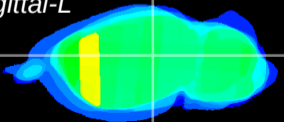

Coronal

Sagittal-R

Sagittal-L

ViBriSM: CX35343
Horizontal

LG