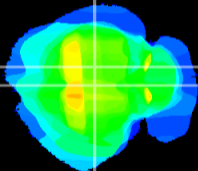

Coronal

Sagittal-R

Sagittal-L

ViBrism: CX35348
Horizontal

RS