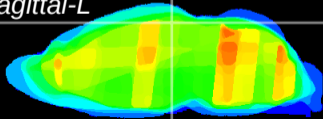

Coronal

Sagittal-R

Sagittal-L

ViBrism: CX35348
Horizontal

RS