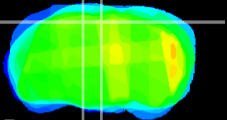

Coronal

Sagittal-R

Sagittal-L

ViBrism: CX35348
Horizontal

RS