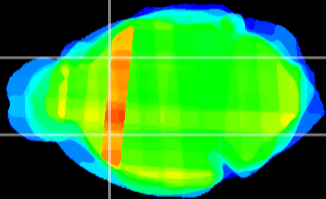

Coronal

Sagittal-R

Sagittal-L

ViBrisM: CX35352
Horizontal

CPU lateral