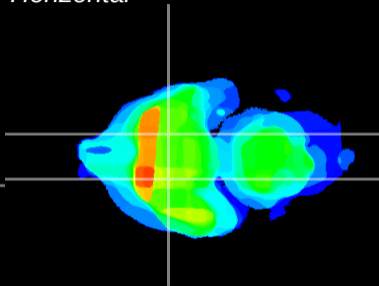

Coronal

Sagittal-R

Sagittal-L

ViBrisM: CX35354
Horizontal

S0