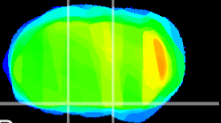

Coronal

Sagittal-R

Sagittal-L

ViBrisM: CX35354
Horizontal

S0