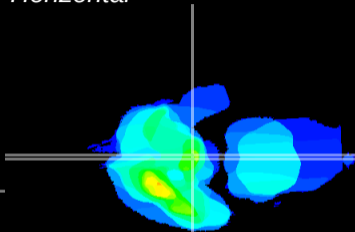

Coronal

Sagittal-R

Sagittal-L

ViBrism: CX35427
Horizontal

ME