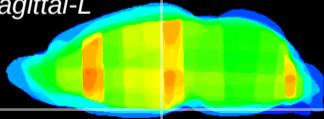

Coronal

Sagittal-R

Sagittal-L

ViBrism: CX35427
Horizontal

ME