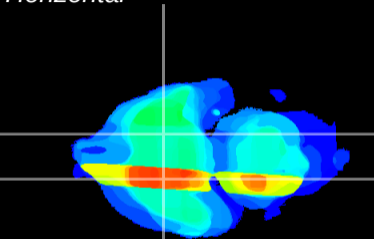

Coronal

Sagittal-R

Sagittal-L

ViBrism: CX35486
Horizontal

S0