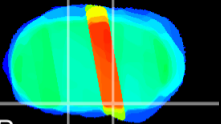

Coronal

Sagittal-R

Sagittal-L

ViBrism: CX35486
Horizontal

S0