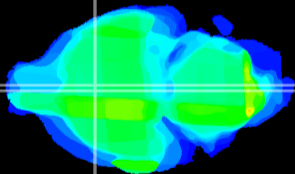

Coronal

Sagittal-R

Sagittal-L

ViBriSM: CX35513
Horizontal

MPA