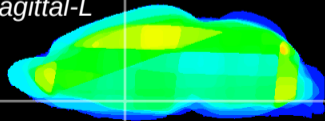

Coronal

Sagittal-R

Sagittal-L

ViBriSM: CX35513
Horizontal

MPA