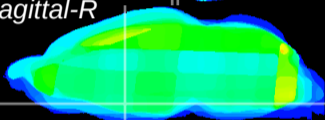

Coronal

Sagittal-R

Sagittal-L

ViBriSM: CX35513
Horizontal

MPA