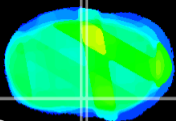

Coronal

Sagittal-R

Sagittal-L

ViBriSM: CX35513
Horizontal

MPA