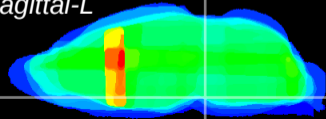

Coronal

Sagittal-R

Sagittal-L

ViBrism: CX35522
Horizontal

Pn