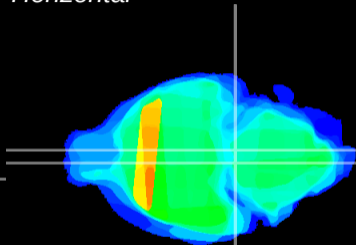

Coronal

Sagittal-R

Sagittal-L

ViBrism: CX35522
Horizontal

Pn