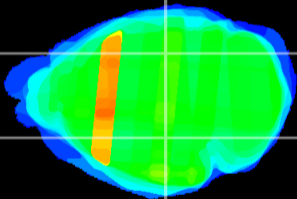

*Coronal*

*Sagittal-R*

*Sagittal-L*

ViBrism: CX35532  
*Horizontal*

LG