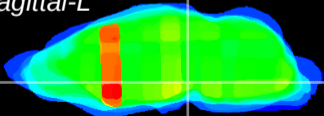

Coronal

Sagittal-R

Sagittal-L

ViBrism: CX35532
Horizontal

SN