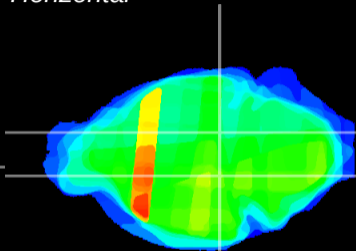

Coronal

Sagittal-R

Sagittal-L

ViBrism: CX35532
Horizontal

SN