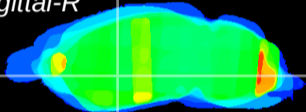

*Coronal*

*Sagittal-R*

*Sagittal-L*

ViBrism: CX35537  
*Horizontal*

GP