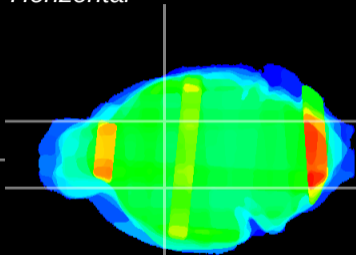

*Coronal*

*Sagittal-R*

*Sagittal-L*

ViBrism: CX35537  
*Horizontal*

GP