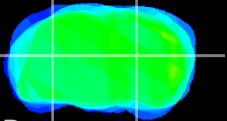

Coronal

Sagittal-R

Sagittal-L

ViBrism: CX35570
Horizontal

LG