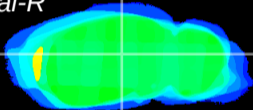

Coronal

Sagittal-R

Sagittal-L

ViBrism: CX35570
Horizontal

LG