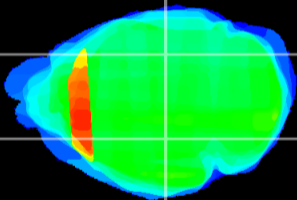

Coronal

Sagittal-R

Sagittal-L

ViBrism: CX35570
Horizontal

LG