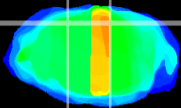

Coronal

Sagittal-R

Sagittal-L

ViBrisM: CX35573
Horizontal

IC