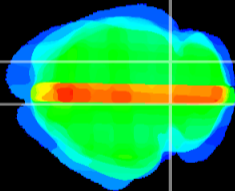

Coronal

Sagittal-R

Sagittal-L

ViBrisM: CX35573
Horizontal

IC