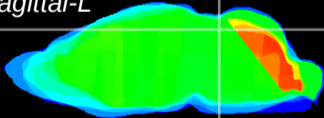

Coronal

Sagittal-R

Sagittal-L

ViBrisM: CX35573
Horizontal

IC