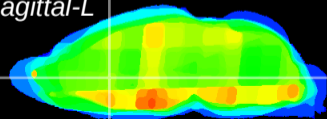

Coronal

Sagittal-R

Sagittal-L

ViBrism: CX35576
Horizontal

LS