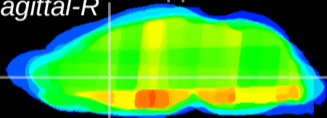

Coronal

Sagittal-R

Sagittal-L

ViBrism: CX35576
Horizontal

LS