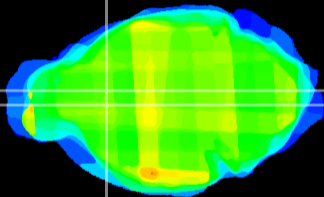

Coronal

Sagittal-R

Sagittal-L

ViBrism: CX35576
Horizontal

LS