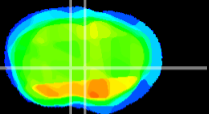

Coronal

Sagittal-R

Sagittal-L

ViBrism: CX35576
Horizontal

LS