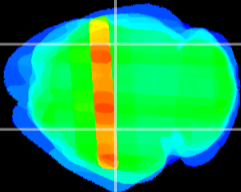

Coronal

Sagittal-R

Sagittal-L

ViBrism: CX35581
Horizontal

CA2/CA3