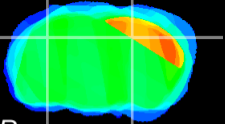

Coronal

Sagittal-R

Sagittal-L

ViBrism: CX35581
Horizontal

CA2/CA3