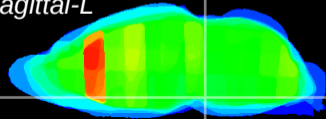

Coronal

Sagittal-R

Sagittal-L

ViBrism: CX35600
Horizontal

Pn