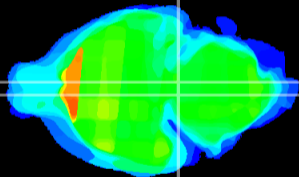

Coronal

Sagittal-R

Sagittal-L

ViBrism: CX35600
Horizontal

Pn