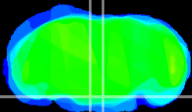

Coronal

Sagittal-R

Sagittal-L

ViBrism: CX35600
Horizontal

Pn