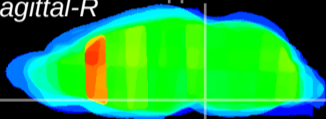

Coronal

Sagittal-R

Sagittal-L

ViBrism: CX35600
Horizontal

Pn